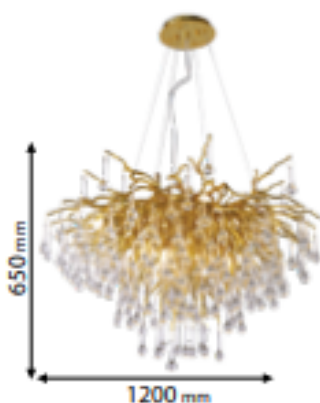

EL[®]MARK

The Brand of Electricity

CARLOS

GENERAL INFORMATION »

- ∴ Input Voltage: 220-240VAC
- ∴ Lamp holder: G9
- ∴ Material: Aluminum + Crystals
- ∴ Color of the body: Gold
- ∴ Crystal index: K9
- ∴ Lamps: Not Included, max 11W on lamp holder
- ∴ IP Rate: IP20

- ∴ General illumination
- ∴ Domestic applications
- ∴ Home interior

PRODUCT DETAILS »

Catalogue number	Description	Colour	Max (W)	Lampholder
955CARLOS10	Chandelier	Gold	10X11W	10xG9

DIMENSIONS »

Catalogue number	Diameter (mm)	Height (mm)
955CARLOS10	800	650